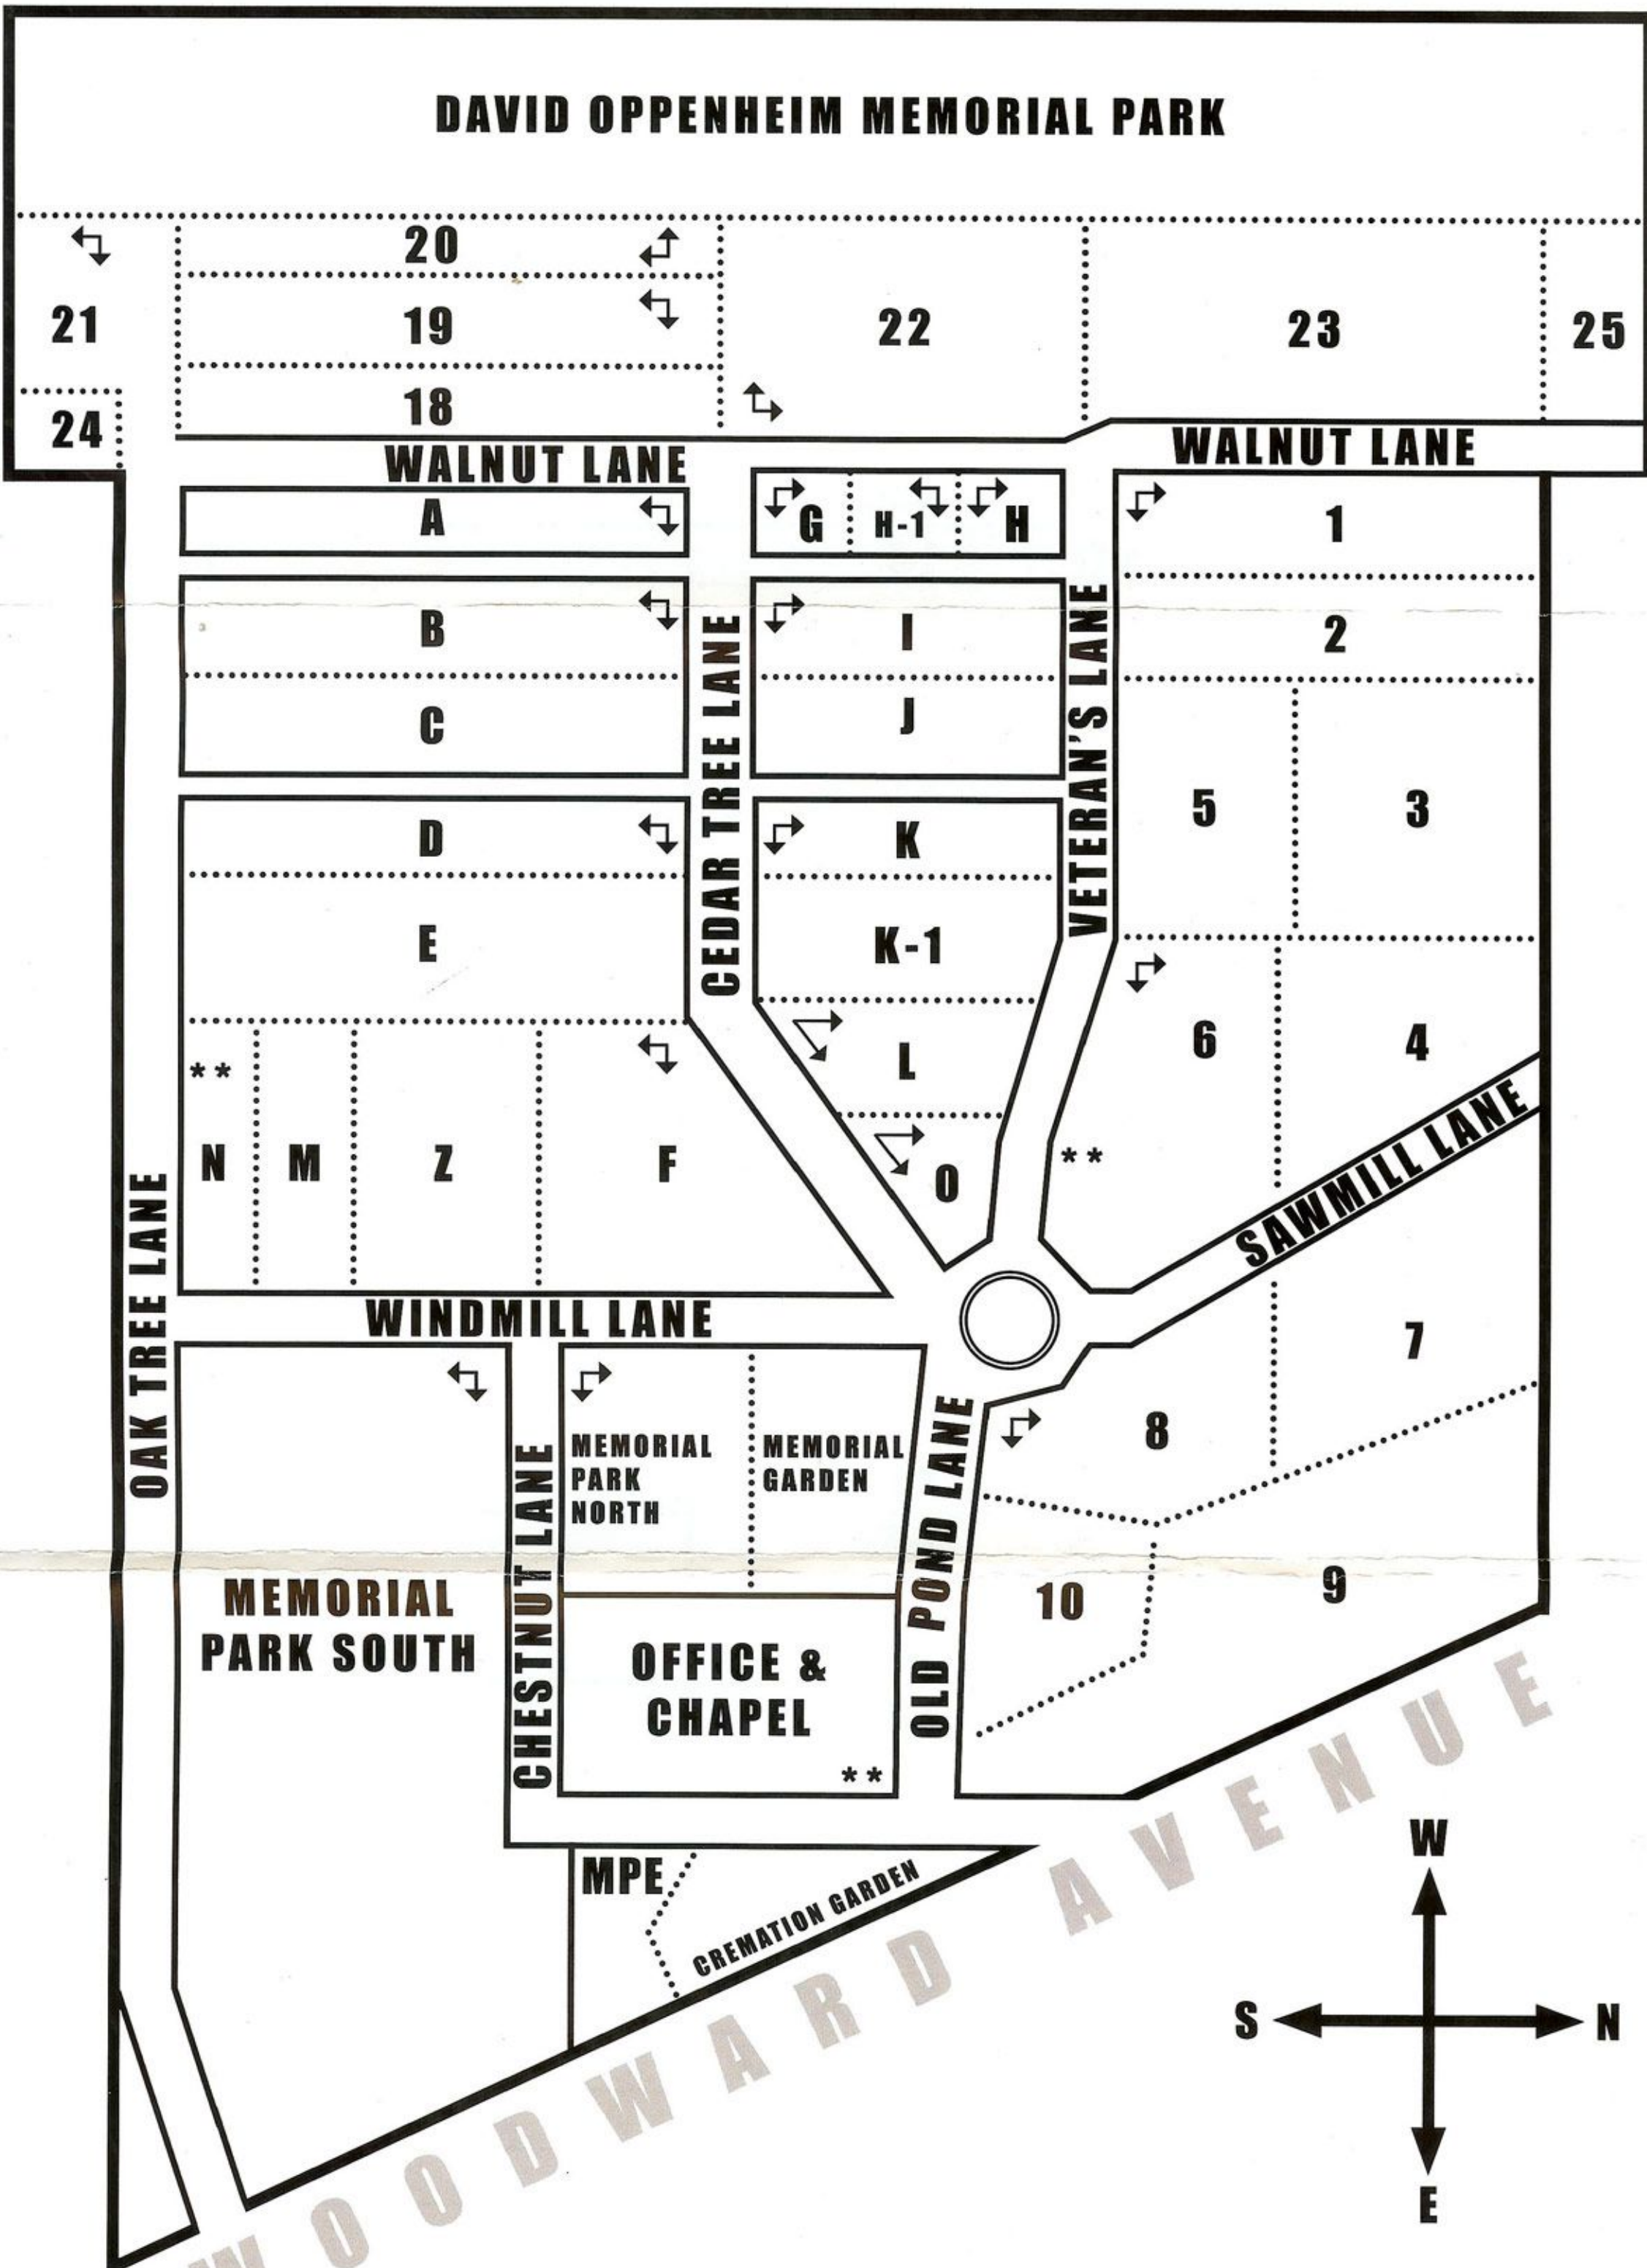

MACHPELAH CEMETERY

DAVID OPPENHEIM MEMORIAL PARK

**** HISTORICAL MARKERS**

Section Details

Section	Rows	Lots	Misc.
A	1-5	1-90	
B	1-6	1-98	row 6 has 98 lots
C	1-5	1-93	
D	1-6	1-97	
E	1-8	1-85	row 8 has 98 lots
F	1-17	1-55	
G	1-8	1-36	
H	1-9	1-45	
H1	1-11	1-6	
I	1-6	1-58	row 6 has A, 1-60
J	1-5	1-55	
K	1-6	1-57	
K1	1-9	A, 1-53	
L	1-6	1-44	
M	1-18	A, 1-17	
MG	A, B, 1-16	1-35	
MPE	1-11	1-18	
MPN	1-14	1-34	
MPS	1-43	1-58	rows 29-40 has K-A
N	1-18	1-13	
O	1-9	D, C, B, A, 1-31	
Z	1-18	1-31	
1	A, B, 1-6	1-67	
2	1-6	1-68	
3	1-15	A, 1-32	
4	1-15	2-32	
5	1-16	1-31	
6	1-20	1-40	
7	1-19	1-30	
8	A, 1-15	1-45	
9	1-9	1-55	
10	1-10	A, 1-26	
18	1-6	D, C, B, A, 1-82	
19	1-6	D, C, B, A, 1-82	
20	1-3	D, C, B, A, 1-82	
21	1-14	D, C, B, A, 1-19	
22	1-18	1-54	
23	1-16	1-77	
24	1-3	1-38	
25	1-11	1-14	